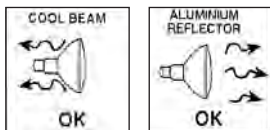

PRO-MR16/GU10-50w

tube IRO/IRL Ø25

max. 50w

dichroïque GU5.3	2 x 25°
halogène GU10	2 x 25°
FLUO GU10	2 x 15°
LED GU10	0°
LED GU5.3	0°